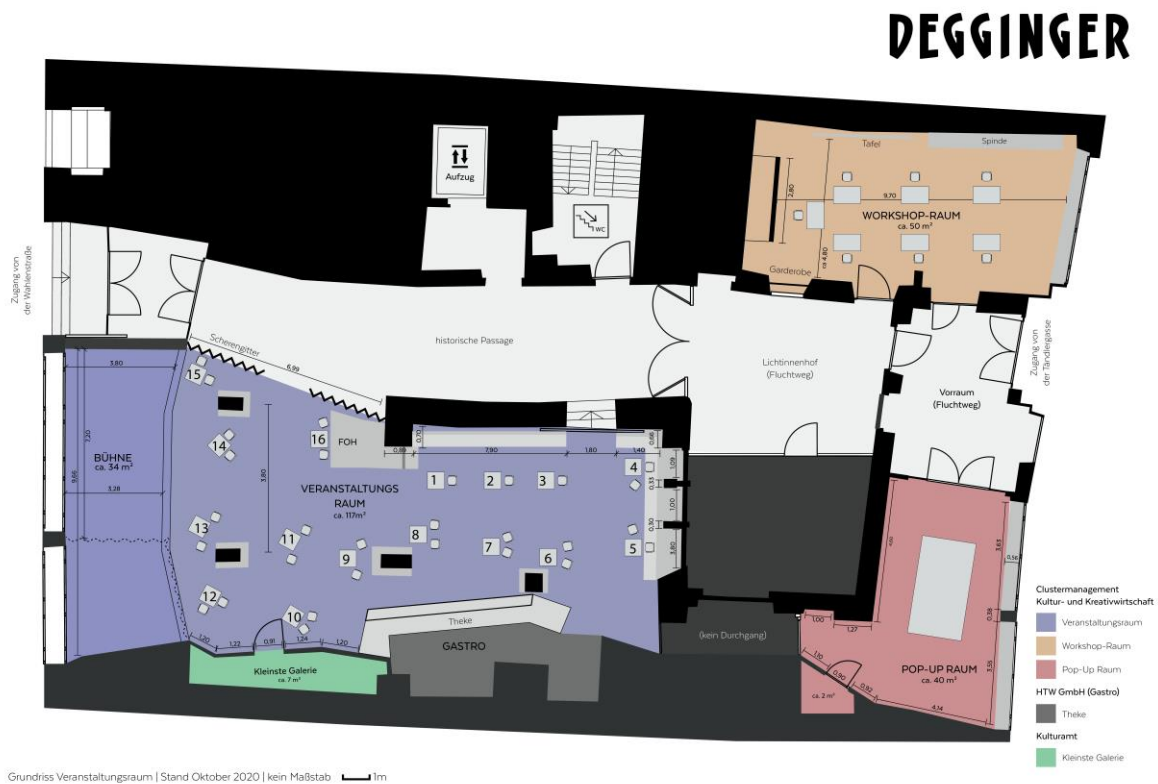

**Ground-plan**

**SEATING FACILITIES**

- Seats in row
- 20 school benches as table block, in U-shape, in groups

**EQUIPMENT**

- Bavaria W-LAN free of charge
- Table
- various exhibition platforms
- Daylight
- little store
- Table (dimensions: 125 x 250m)